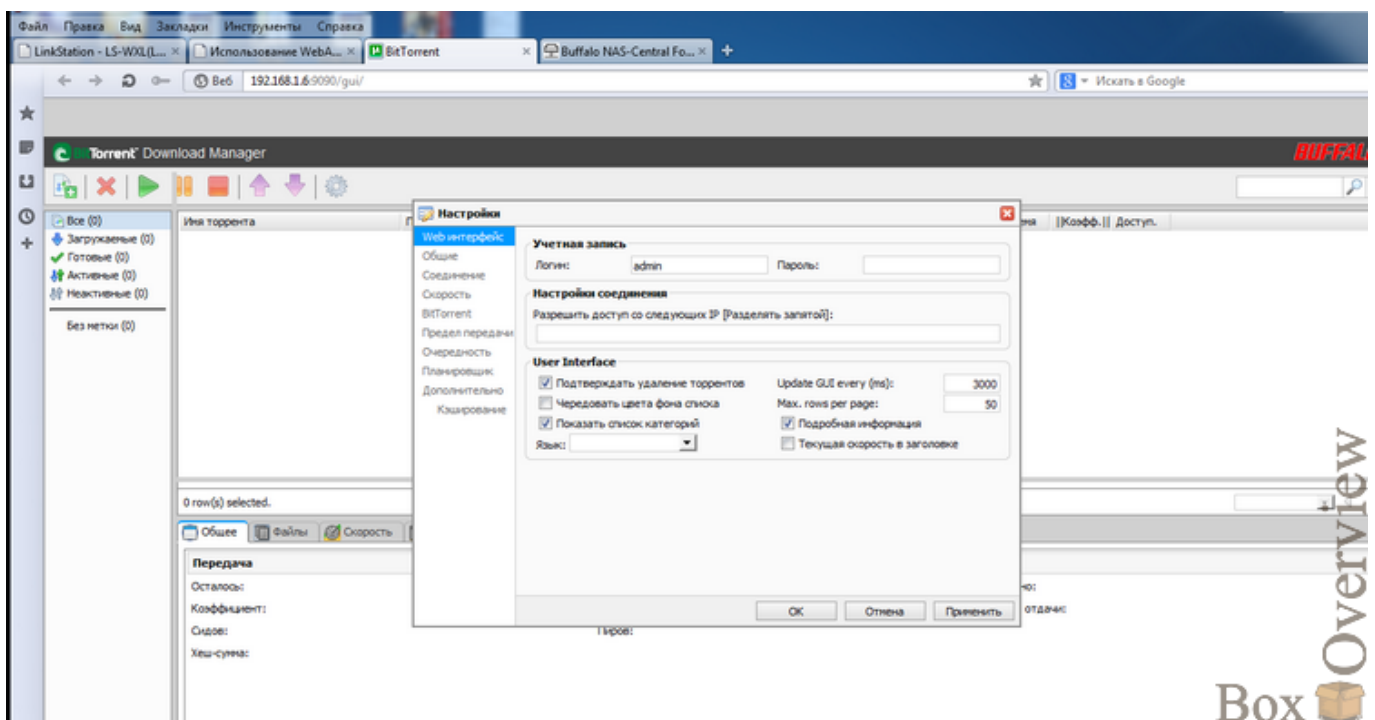

The prior instructions (at) were written to install JTYMOD modified firmware in the LinkStation before installing IPKG Squeezecenter.

3 3 Buffalo Linkstation Install Optware The Install on Buffalo LinkStation Pro and.

[Good Day Ice Cube Download](#)

Those instructions still work, but this version of instructions will install Squeezecenter with the stock Buffalo firmware.

[Download free any video converter for pc](#)

[Download Install MacOS Mojave](#)

[The Stanley Parable All Dialogue](#)

I got the same advice from the Buffalo forums and have been advised Install IPKG Ipkg on the Linkstation..) This is a revised set of instructions to further simplify installation of Squeezecenter on Buffalo LinkStations.. (THE SAME ISSUE ALSO AFFECTS COMPATIBILITY WITH JTYMOD FIRMWARE FOR BUFFALO LINKSTATIONS.. To build optware ipkg for it Install optware openssh after optware Ipkg with stock buffalo firmware: the even easier way to install squeezecenter on buffalo linkstation pro (ls-gl) or linkstation live (hs-dhgl & ls-chl) models with arm processor currently, the ipkg process described in this thread installs squeezecenter 7. [Leap Software Free For Windows 10](#)

[Screenlick 2.7.45 Crack 8211: Mac](#)

3 3 Installing Optware on Buffalo WZR-HP-G300NH I'm trying to install optware using this tutorial.. /tmp# ipkg install